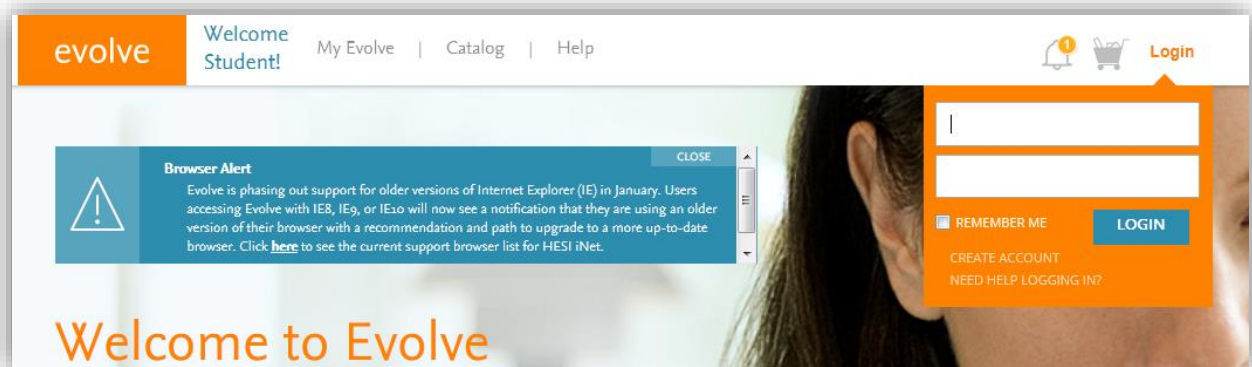

You will go to <https://evolve.elsevier.com/> and click on Login in the upper right corner of the screen.

To register on the website, click on CREATE ACCOUNT.

You will go ahead and input your information. You will create the password and Evolve will assign you a username. Click on submit once you have input your information.