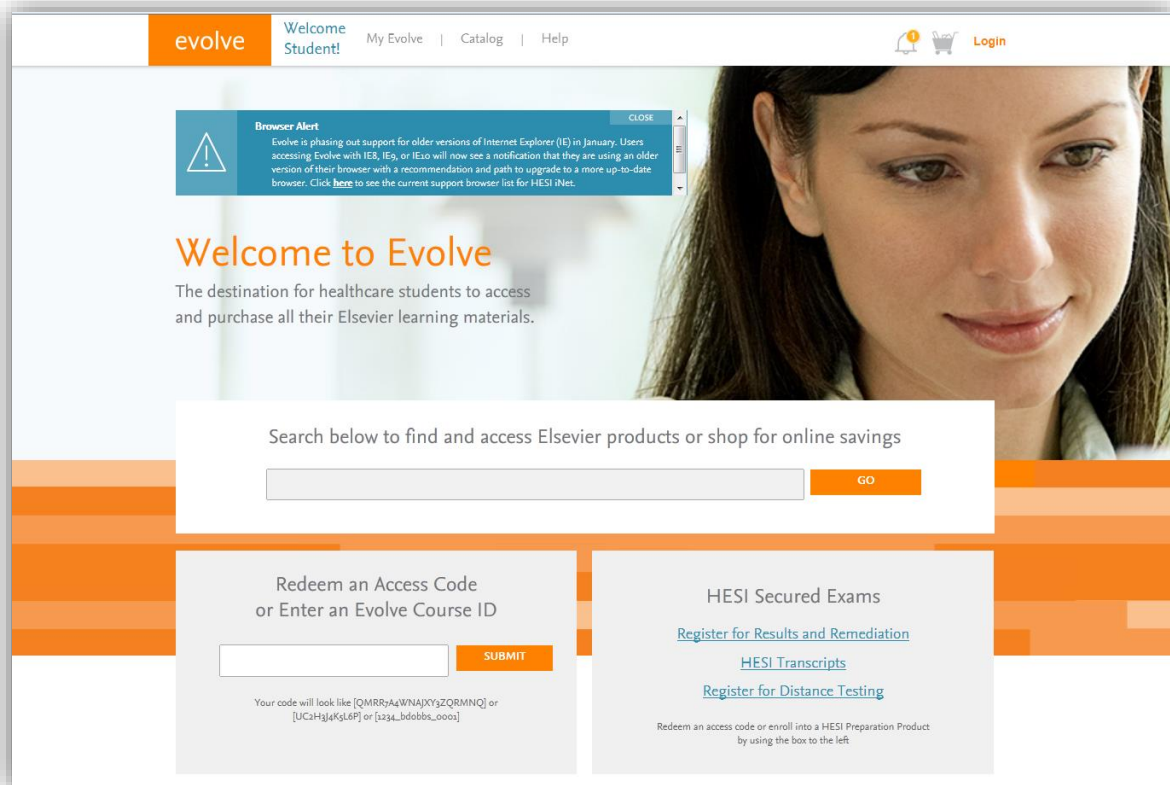

You will go to <https://evolve.elsevier.com/> and click on Login in the upper right corner of the screen.

To register on the website, click on CREATE ACCOUNT.

You will go ahead and input your information. You will create the password and Evolve will assign you a username. Click on submit once you have input your information.