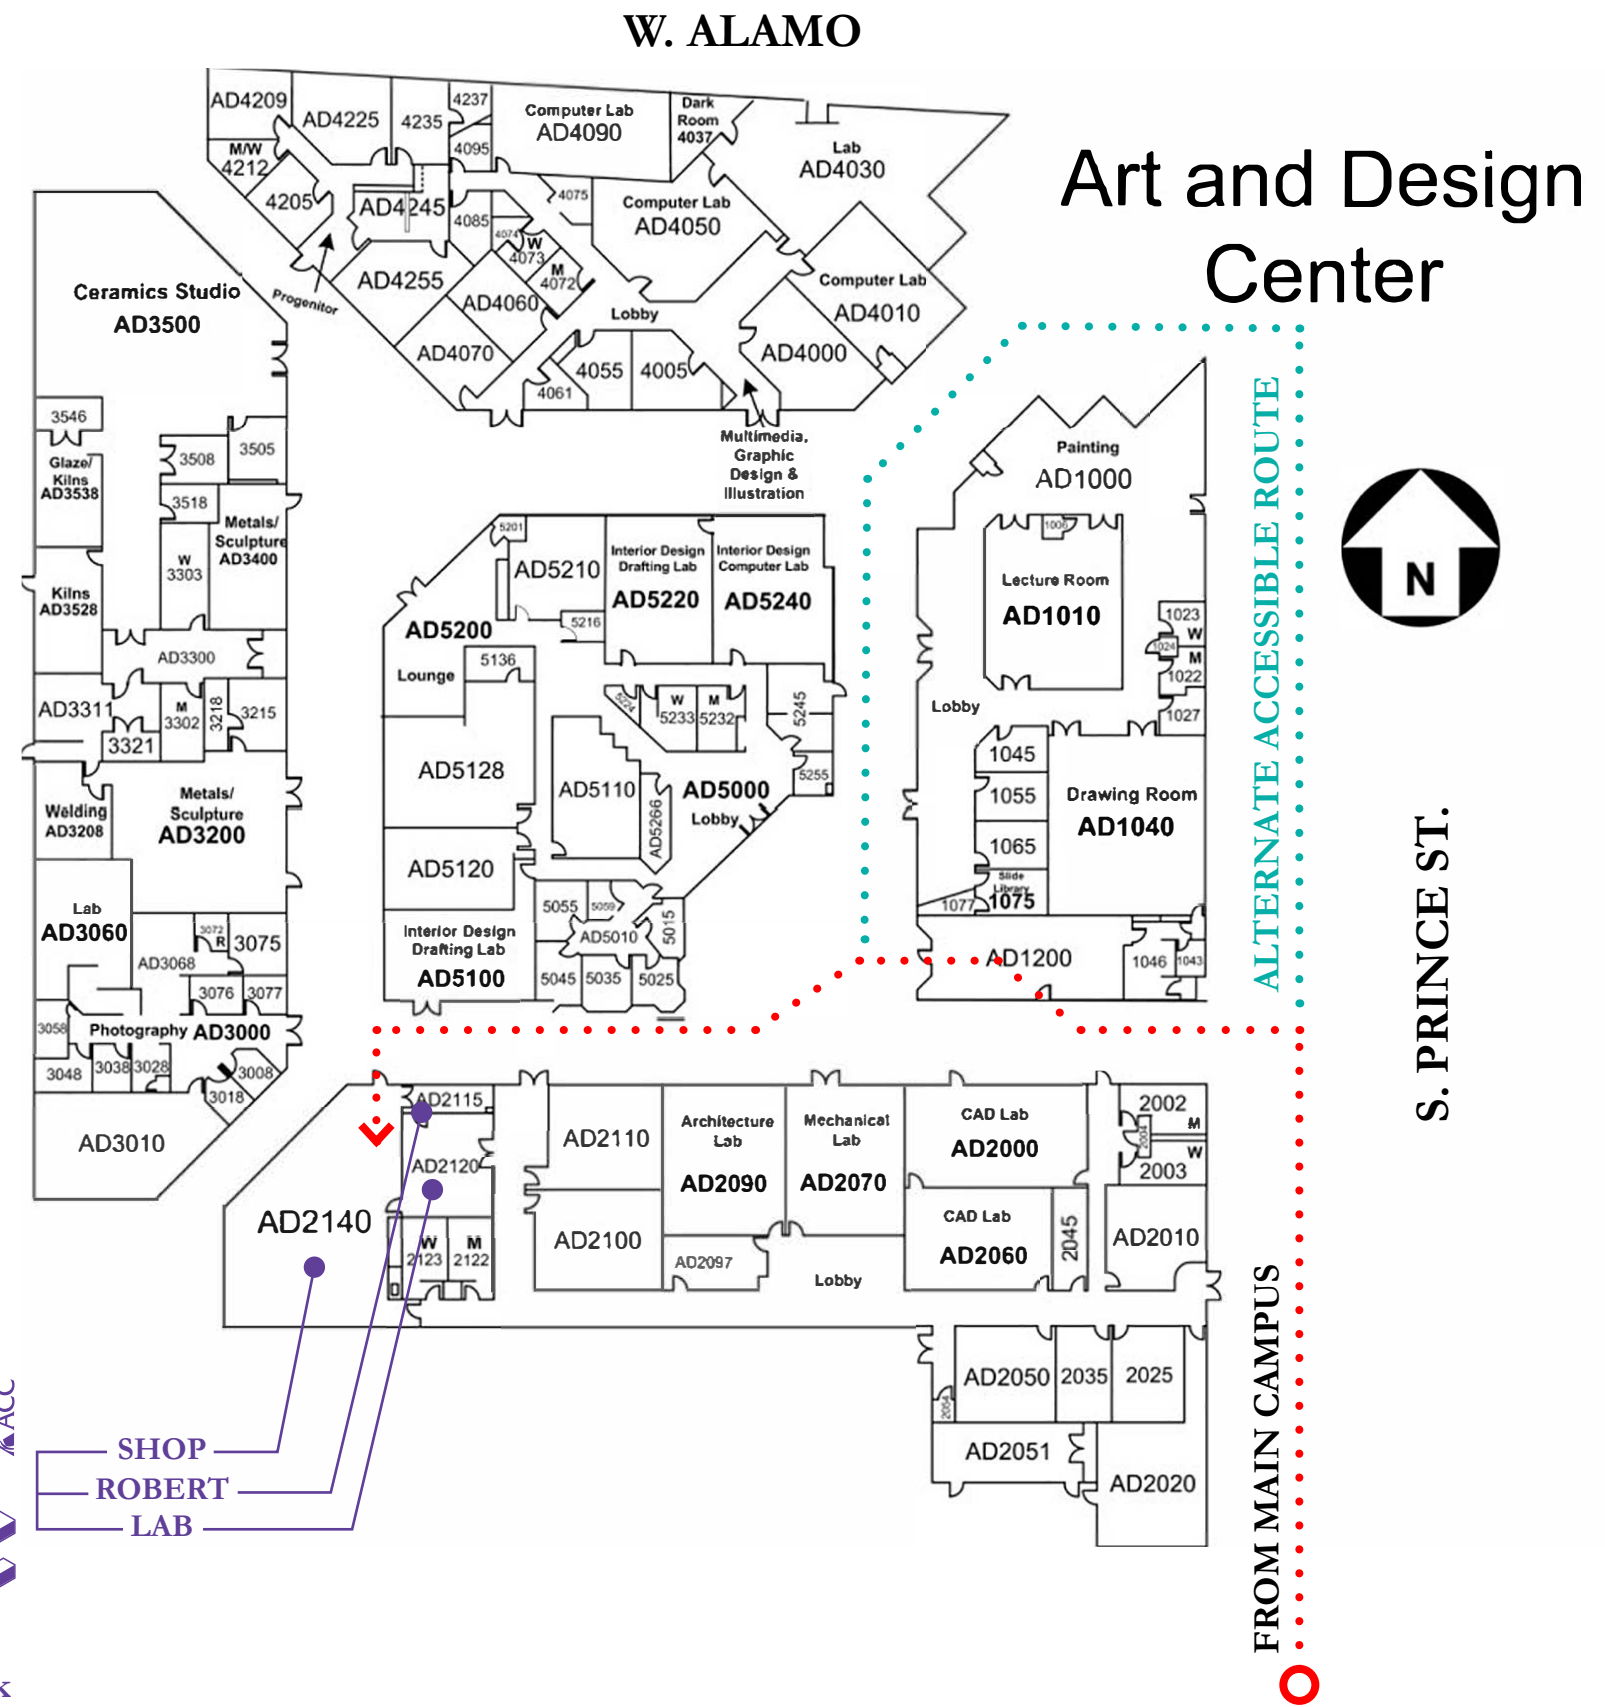

LITTLETON CAMPUS

- = Parking Lots
- 1 = Art and Design Center
- 2 = Church Street Building
- 3 = North Building
- 4 = Main Building
- 5 = Annex
- 6 = South Building

Robert Turek
 Advanced Manufacturing Coordinator
 ACC Art & Design Center - HIVE MakerSpace
 AD2115 (303)797-5721 robert.turek@arapahoe.edu

ALTERNATE ACCESSIBLE ROUTE

S. PRINCE ST.

FROM MAIN CAMPUS