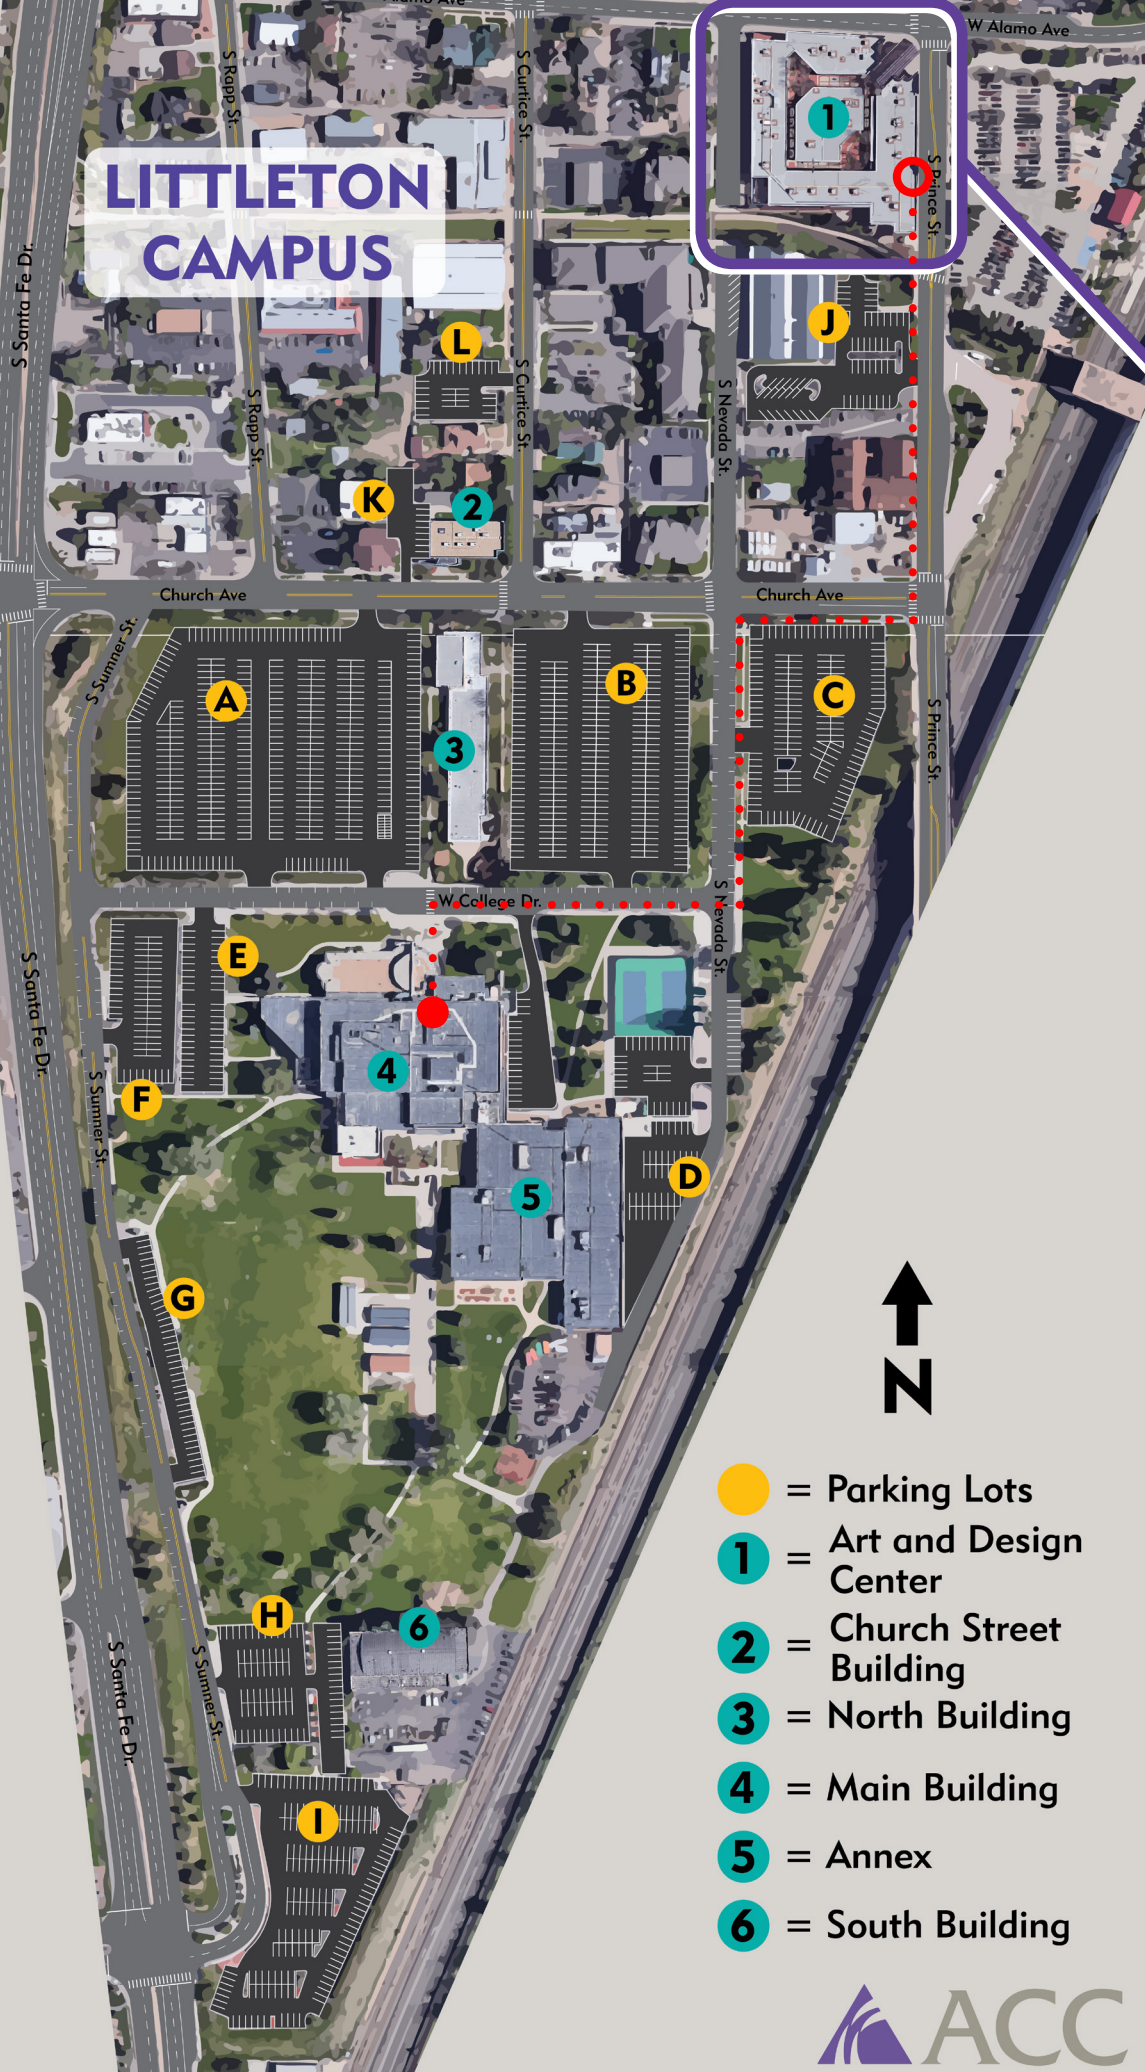

LITTLETON CAMPUS

- = Parking Lots
- 1 = Art and Design Center
- 2 = Church Street Building
- 3 = North Building
- 4 = Main Building
- 5 = Annex
- 6 = South Building

Robert Turek
 Advanced Manufacturing Coordinator
 ACC Art & Design Center - HIVE MakerSpace
 AD2115 (303)797-5721 robert.turek@arapahoe.edu

ALTERNATE ACCESSIBLE ROUTE

S. PRINCE ST.

FROM MAIN CAMPUS