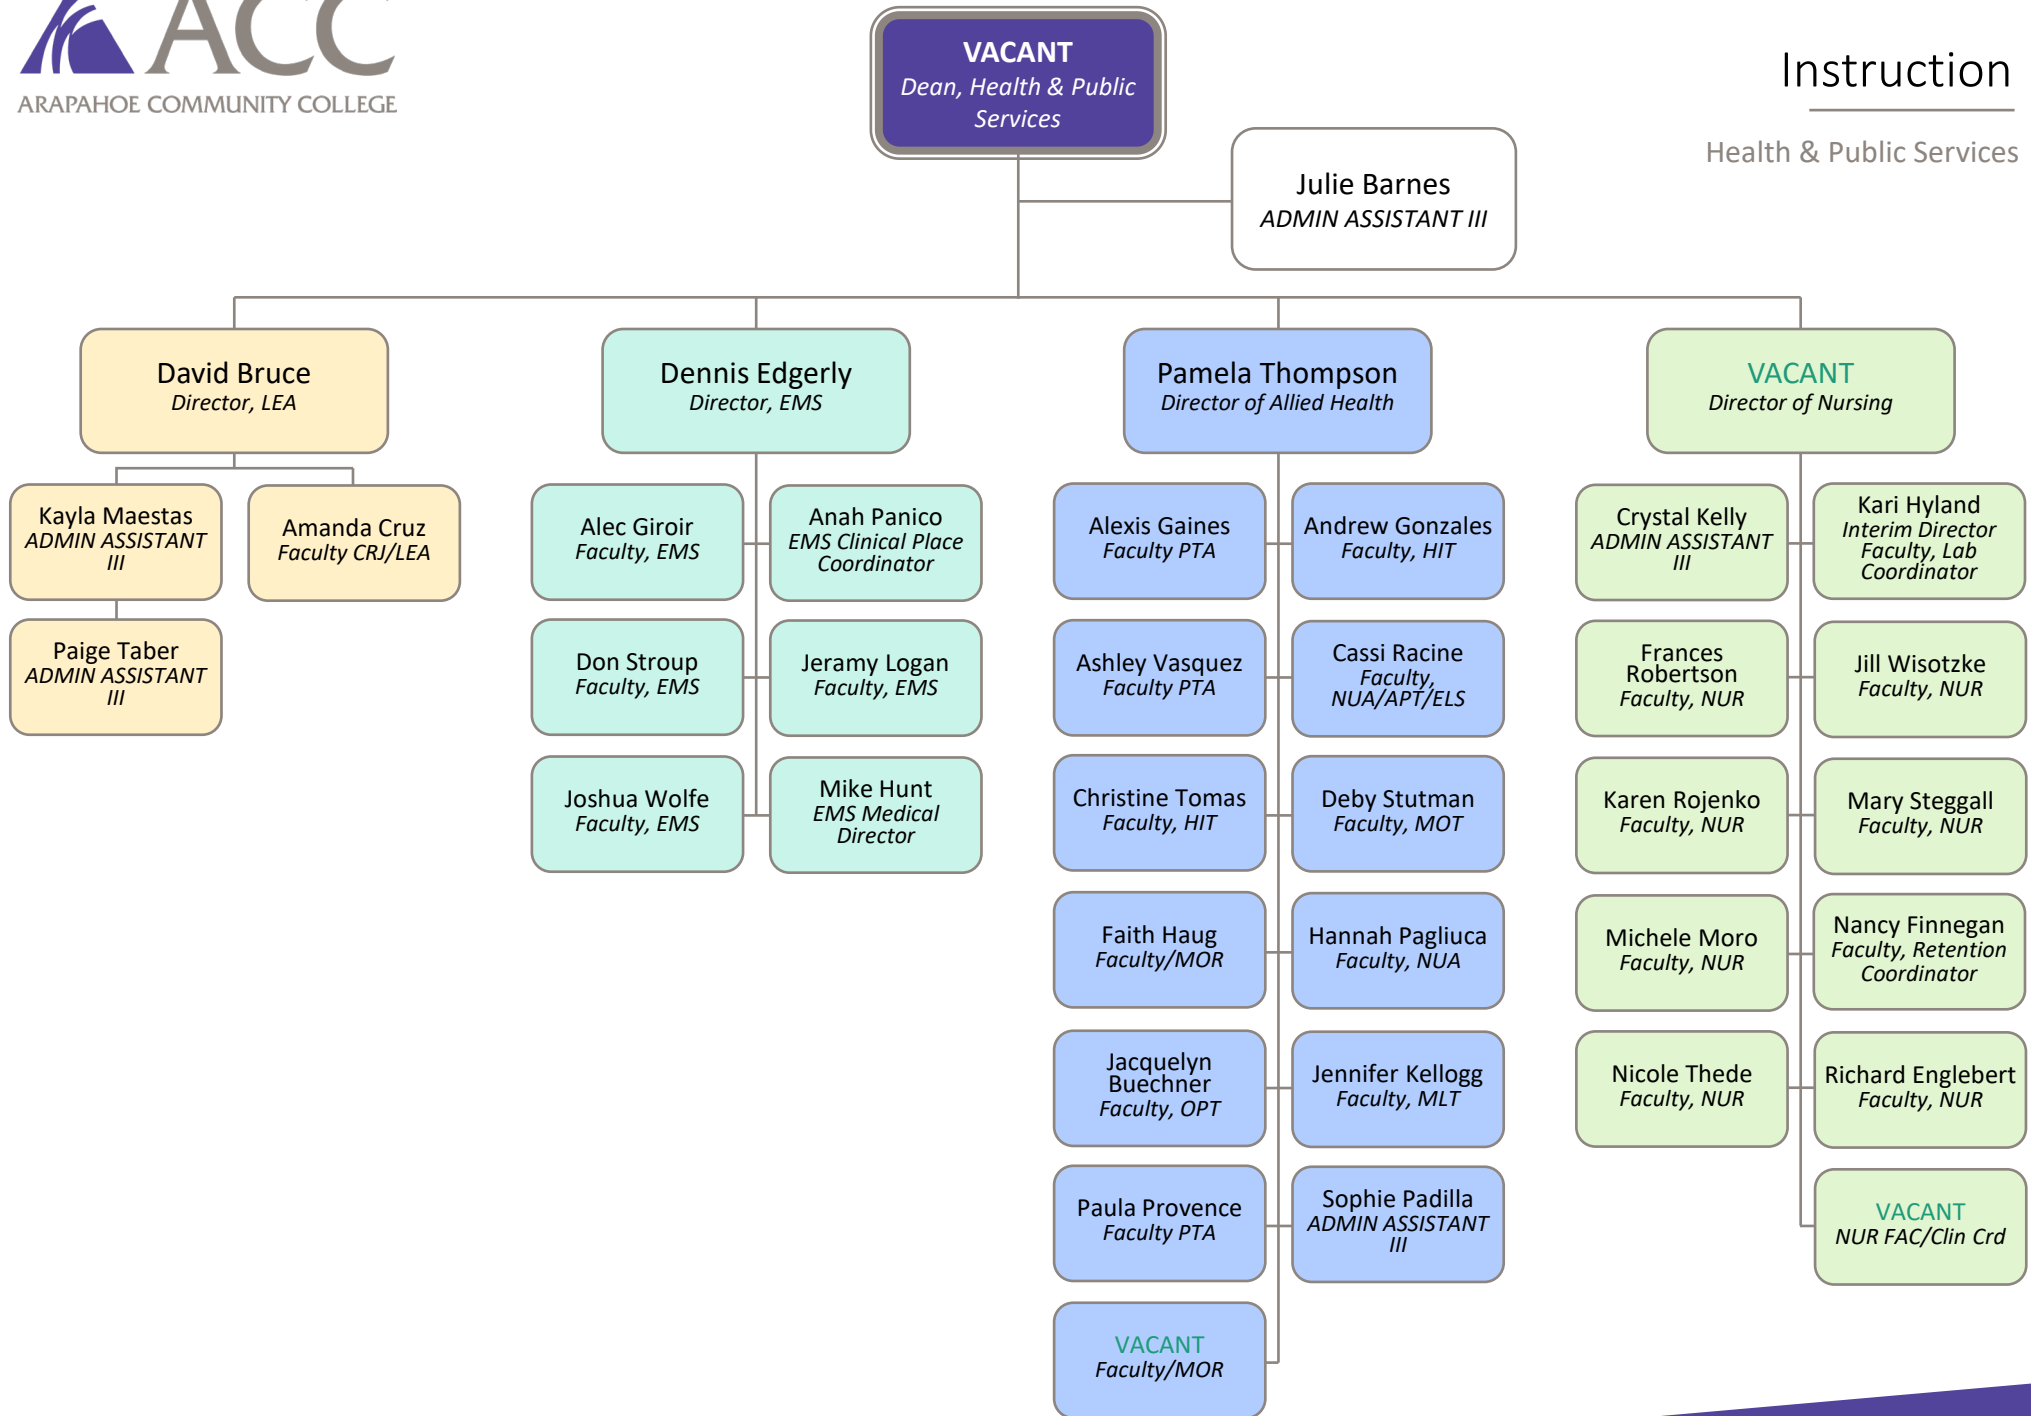

**Jomil Ebro**  
Faculty, ENG

**Rachel Newlon**  
Faculty, ENG

**Susan Stafinbil**  
Faculty, ENG

**Amanda Savarese**  
Schedule  
Coordinator

**Delcia Garcia**  
ADMIN  
ASSISTANT III

**Karla Butler**  
Instructional  
Project  
Coordinator

**VACANT**  
Instructional  
Support  
Coordinator

**Chris Juarez**  
*Dean, Math & Sciences*

**VACANT**  
*ADMIN ASSISTANT III*

**Cheyne Bamford**  
*Faculty, PSY*

**Doc Viola**  
*Director, ASE*

**Jennifer Jones**  
*Faculty, AST*