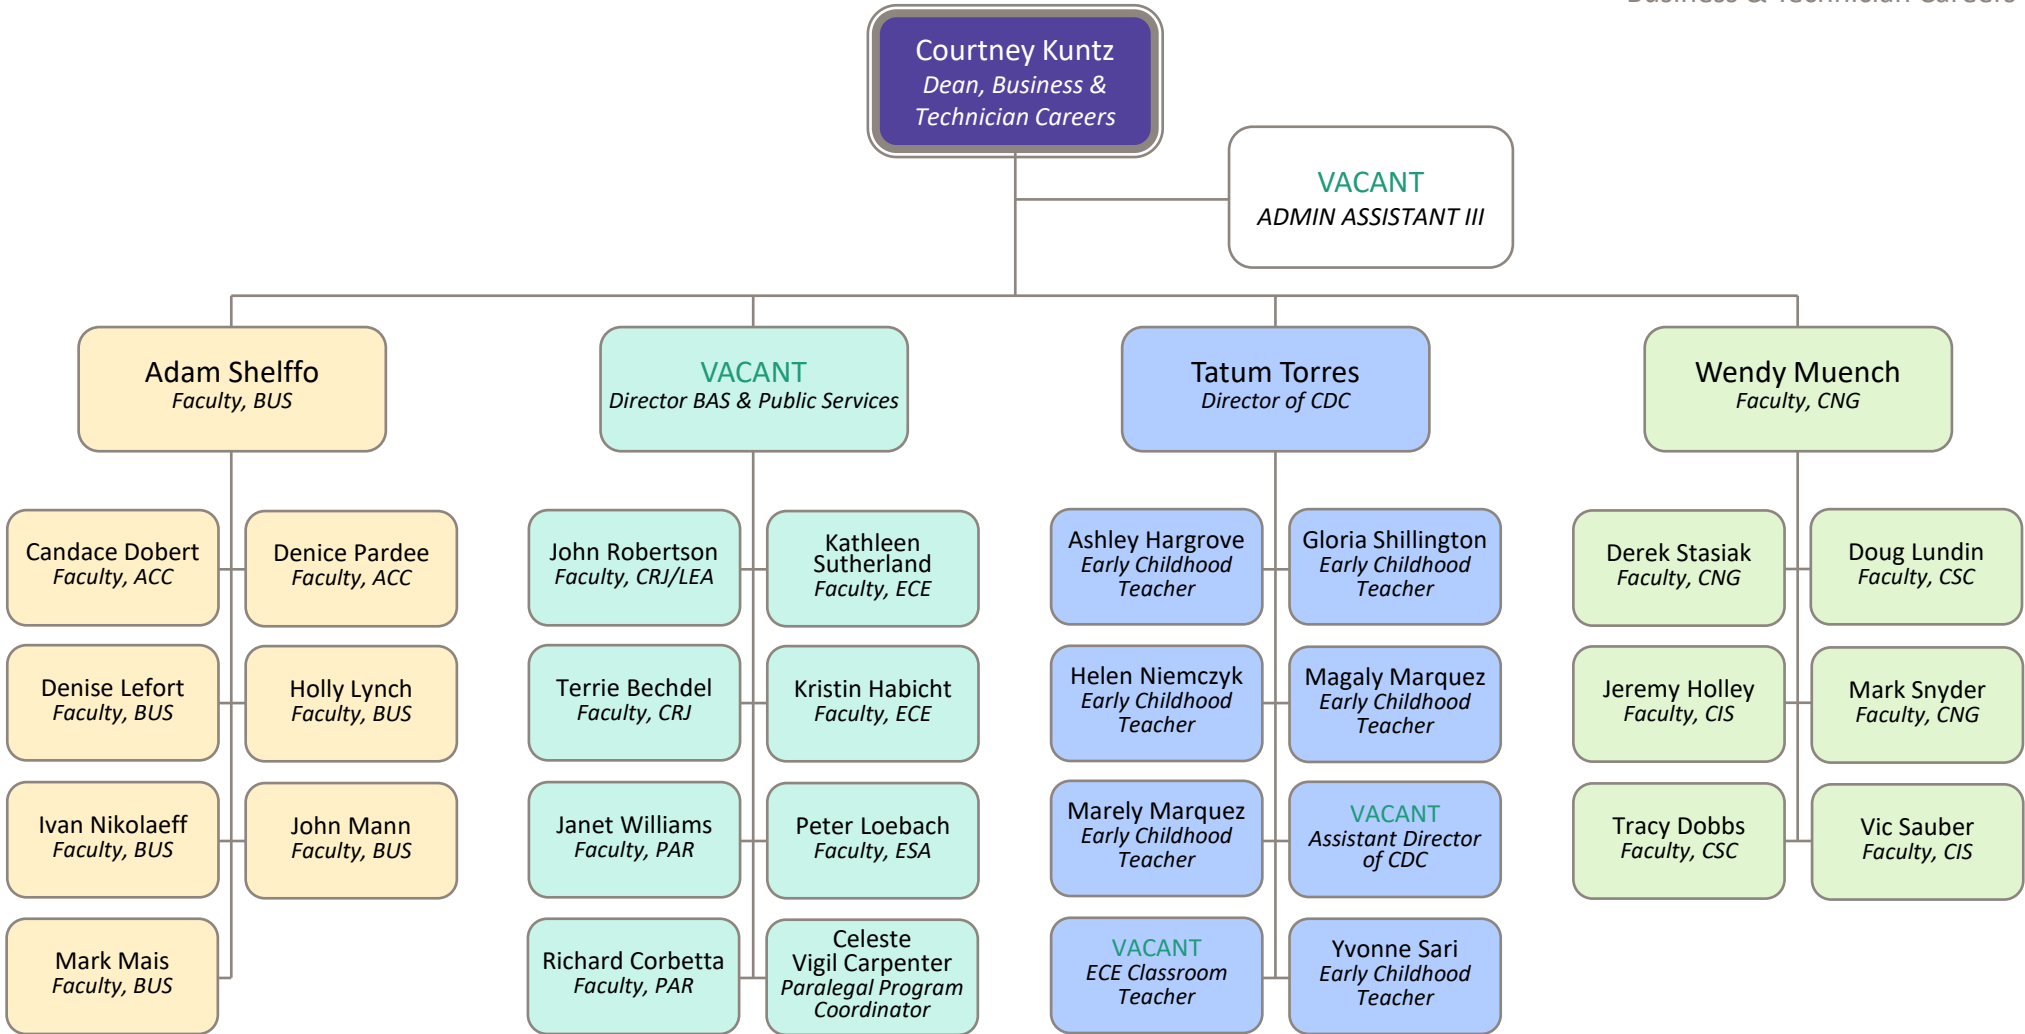

**Jomil Ebro**  
Faculty, ENG

**Rachel Newlon**  
Faculty, ENG

**Susan Stafinbil**  
Faculty, ENG

**Amanda Savarese**  
Schedule  
Coordinator

**Delcia Garcia**  
ADMIN  
ASSISTANT III

**Karla Butler**  
Instructional  
Project  
Coordinator

**VACANT**  
Instructional  
Support  
Coordinator

**Chris Juarez**  
*Dean, Math & Sciences*

**VACANT**  
*ADMIN ASSISTANT III*

**Cheyne Bamford**  
*Faculty, PSY*

**Doc Viola**  
*Director, ASE*

**Jennifer Jones**  
*Faculty, AST*