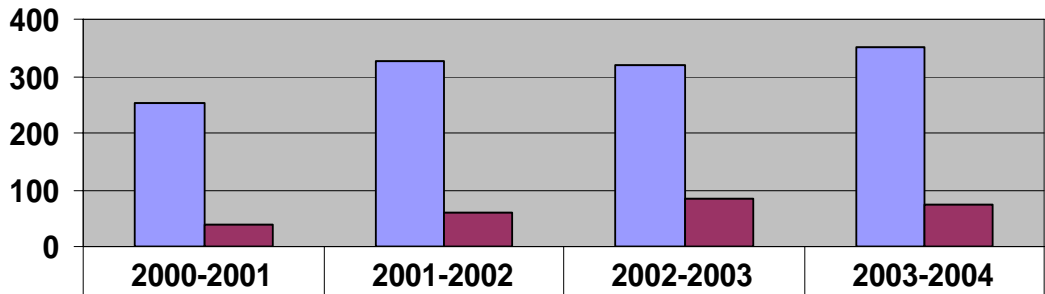

ACC Graduation Rates by Annual Cohort*

*Cohort defined as First-Time, Full-Time students entering in the Summer or Fall term of an academic year.

Percent Graduating

	2000-2001	2001-2002	2002-2003	2003-2004
% Males Graduating	11.6%	17.9%	30.6%	20.9%
% Females Graduating	17.9%	18.9%	21.7%	20.1%
% All Students Graduating	15.1%	18.4%	26.1%	20.5%

Academic Year

ACC Graduation Totals by Annual Cohort*

*Cohort defined as First-Time, Full-Time students entering in the Summer or Fall term of an academic year.

Number of Graduates

	2000-2001	2001-2002	2002-2003	2003-2004
Total Cohort	252	326	318	351
Total Graduates	38	60	83	72