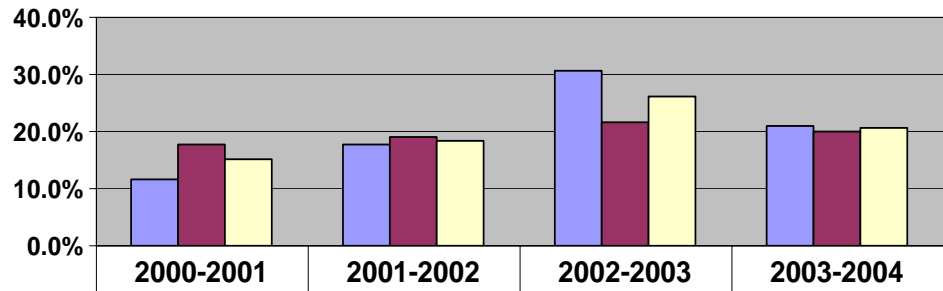

ACC Graduation Rates by Annual Cohort*

*Cohort defined as First-Time, Full-Time students entering in the Summer or Fall term of an academic year.

Percent Graduating

	2000-2001	2001-2002	2002-2003	2003-2004
% Males Graduating	11.6%	17.9%	30.6%	20.9%
% Females Graduating	17.9%	18.9%	21.7%	20.1%
% All Students Graduating	15.1%	18.4%	26.1%	20.5%

Academic Year

ACC Graduation Totals by Annual Cohort*

*Cohort defined as First-Time, Full-Time students entering in the Summer or Fall term of an academic year.

Number of Graduates

	2000-2001	2001-2002	2002-2003	2003-2004
Total Cohort	252	326	318	351
Total Graduates	38	60	83	72